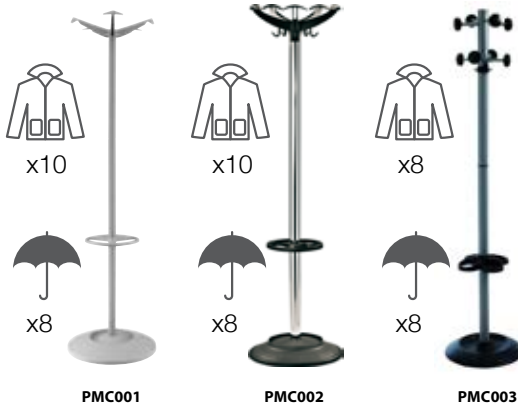

2x Sienna Stool

2 YR

Only
£105.00
Each

- 2 Year warranty
- Sold in packs of 2

Black
K

Blue
B

Grey
G

Orange
OR

CODE	DESCRIPTION	PRICE
SIE50009	Chrome 4 leg	£209.00

Coat Stands

From
£62.00

Keep the office free from clutter with a place to store coats, hats, bags and umbrellas with our versatile and stylish coat and umbrella stands.