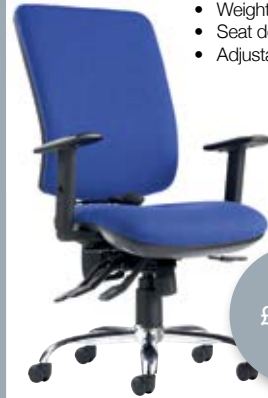

Senza Ergo

- 5 Year warranty
- 150kg weight tolerance
- Overall dimensions: W670 D500 H1050-1180 mm
- Gas lift adjustment
- Back rake adjustment
- Back height adjustment
- Weight tension control
- Seat depth adjustment
- Adjustable lumbar pump

5
YR

Only
£202.00

Black
BLK
Blue
BLU

CODE	ARM TYPE	PRICE
SXERGOB	Adjustable arms	£202.00

Derby

From
£186.00

- 2 Year warranty
- 110kg weight tolerance
- Overall dimensions: W675 D785 H1150-1230mm
- Gas lift adjustment
- Weight tension control
- Standard lock tilt

2
YR