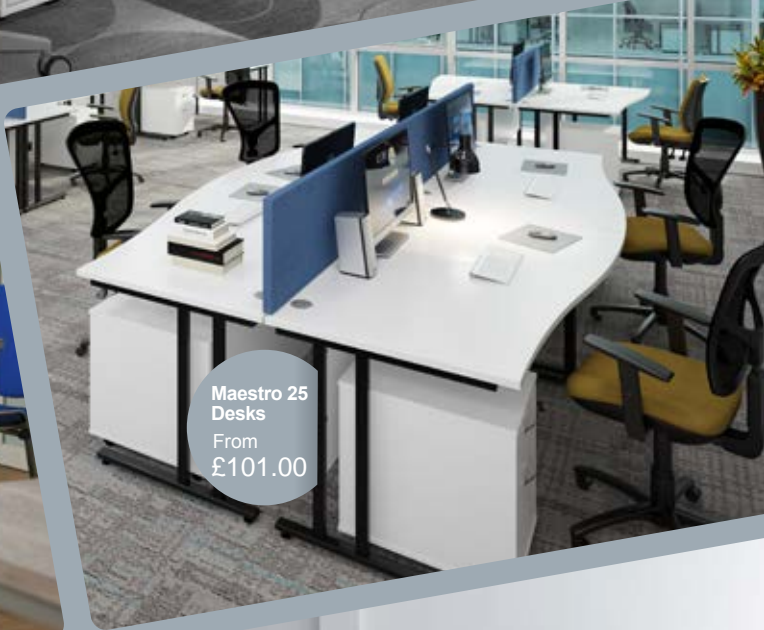

Connex II
Desks
From
£144.00

Flexi 25
Tables
From
£88.00

Maestro 25
Desks
From
£101.00

Taurus
Chairs
From
£36.00

Steel
Storage
From
£122.00

Tyler
Chair
Only
£88.00

Altino

From
£85.00