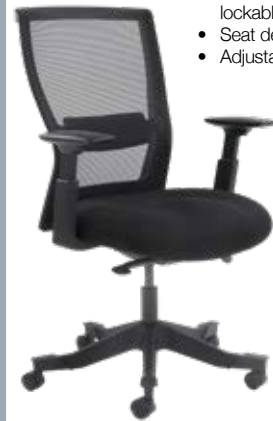

1
YR

Only
£186.00

Black air
mesh seat

CODE	ARM TYPE	PRICE
CUR300T1	Adjustable arms	£186.00

Zala

- 1 Year warranty
- 115kg weight tolerance
- Overall dimensions: W680 D660 H1170-1310 mm
- Gas lift adjustment
- Weight tension control
- Standard tilt lock

1
YR

Only
£184.00

CODE	ARM TYPE	PRICE
ZAL300T1-K	3D Adjustable arms	£184.00

Yasmin

- 3 Year warranty
- 115kg weight tolerance
- Overall dimensions: W710 D650 H1000-1090 mm
- Gas lift adjustment
- Synchro seat & back tilt lockable options
- Seat depth adjustment
- Adjustable lumbar support

3
YR

Only
£197.00

Black fabric
seat with
black mesh
back

CODE	ARM TYPE	COLOUR	PRICE
YAS300T1-K	Adjustable Arms	Black	£197.00

Nina Mesh

- 1 Year warranty
- 110kg weight tolerance
- Overall dimensions: W560 D560 H865-960mm
- Gas lift adjustment
- Weight tension control
- Standard tilt lock